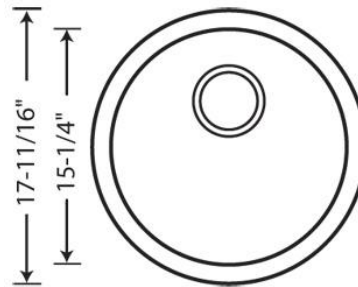

## Design and Planning Tips

- Min cabinet size: 18 in
- Bowl depth: 6 5/8 in ( 168.0 mm )

What is included:

Sink clips  
Installation instructions  
Cabinet template  
Limited Lifetime Warranty

Bowl Depth: 6-5/8"